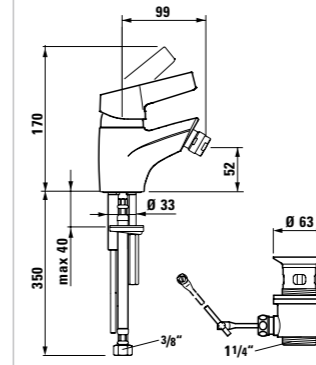

Bidet single-lever mixer  
cartridge Ecototal  
spout reach 99 mm  
with pop-up waste

Mitigeur de bidet  
cartouche Ecototal  
saillie 99 mm  
vidage

Bidetmengkraan  
keramische kardoos Ecototal  
sprong 99 mm  
waste