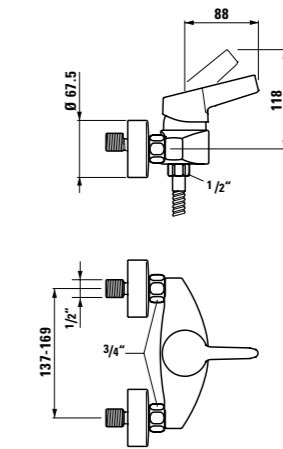

32176.7.004.147.1
Badmischer
kompleet
Patrone Ecototal
AquaJet RubiClean Handbrause
und Kunststoffschlauch 1800 mm

Bath single-lever mixer
complete
cartridge Ecototal
with handspray AquaJet RubiClean
and flexible hose 1800 mm

Mitigeur de bain
complet
cartouche Ecototal
avec douchette AquaJet RubiClean
et flexible synthétique 1800 mm

Badmengkraan,
compleet
keramische kardoos Ecototal
AquaJet RubiClean handdouche en
kunststof doucheslang 1800 mm